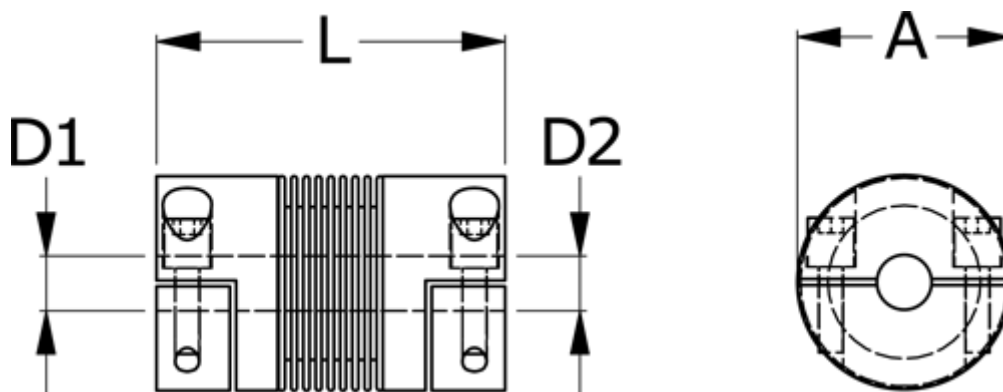

# Data Sheet

Article number: 33304H00180632025

Description: Bellow coupling type 4H size18  
Length 63 mm, bore 20/25 mm

## Measures

A	= 45
D1	= 20
D2	= 25
L	= 63
Nom. torque NM (Tkn)	= 18